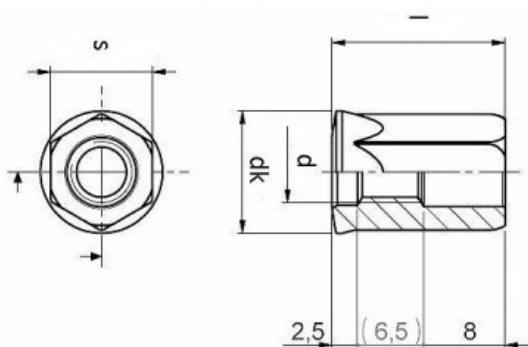

PRODUCT SHEET

Description:

Extra Screw Nut F/11.04.425-0, M6x17, 10mm Hex, Steel BZP

Item number:

11.04.424-0

Units	Box	Carton	HS Code	Barcode
Pcs.	1	2000	3926300090	
				5704866013529

d	dk	l	s
M6	12	17	10

SISO A/S